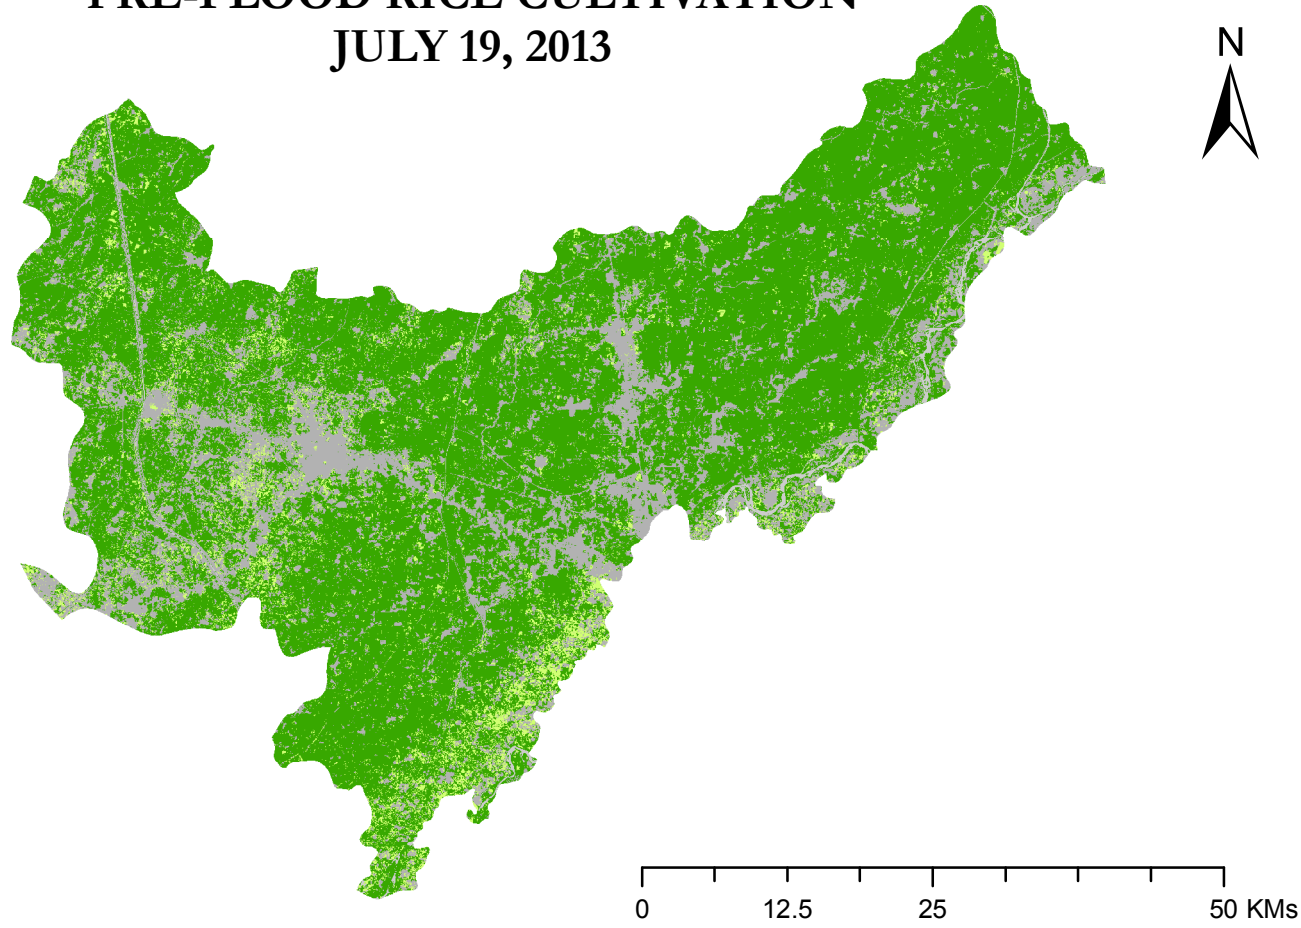

**PRE-FLOOD RICE CULTIVATION
JULY 19, 2013**

**FLOOD DAMAGE
ASSESSMENT OF RICE CROP
DISTRICT SHEIKHUPURA**

**ESTIMATED
RICE CROP CULTIVATION**

PRE-FLOOD :
509.451 "000" ACRES

POST FLOOD:
435.257 "000" ACRES

**ESTIMATED RICE DAMAGE
DUE TO FLOODS:**

74200 ACRES

**POST FLOOD RICE SITUATION
AUGUST 22, 2013**

Legend

-  Other Vegetations
-  Rice Cultivation
-  Other Features (Builtup, Roads, Water etc)
-  Rice Damage Due to Flooding