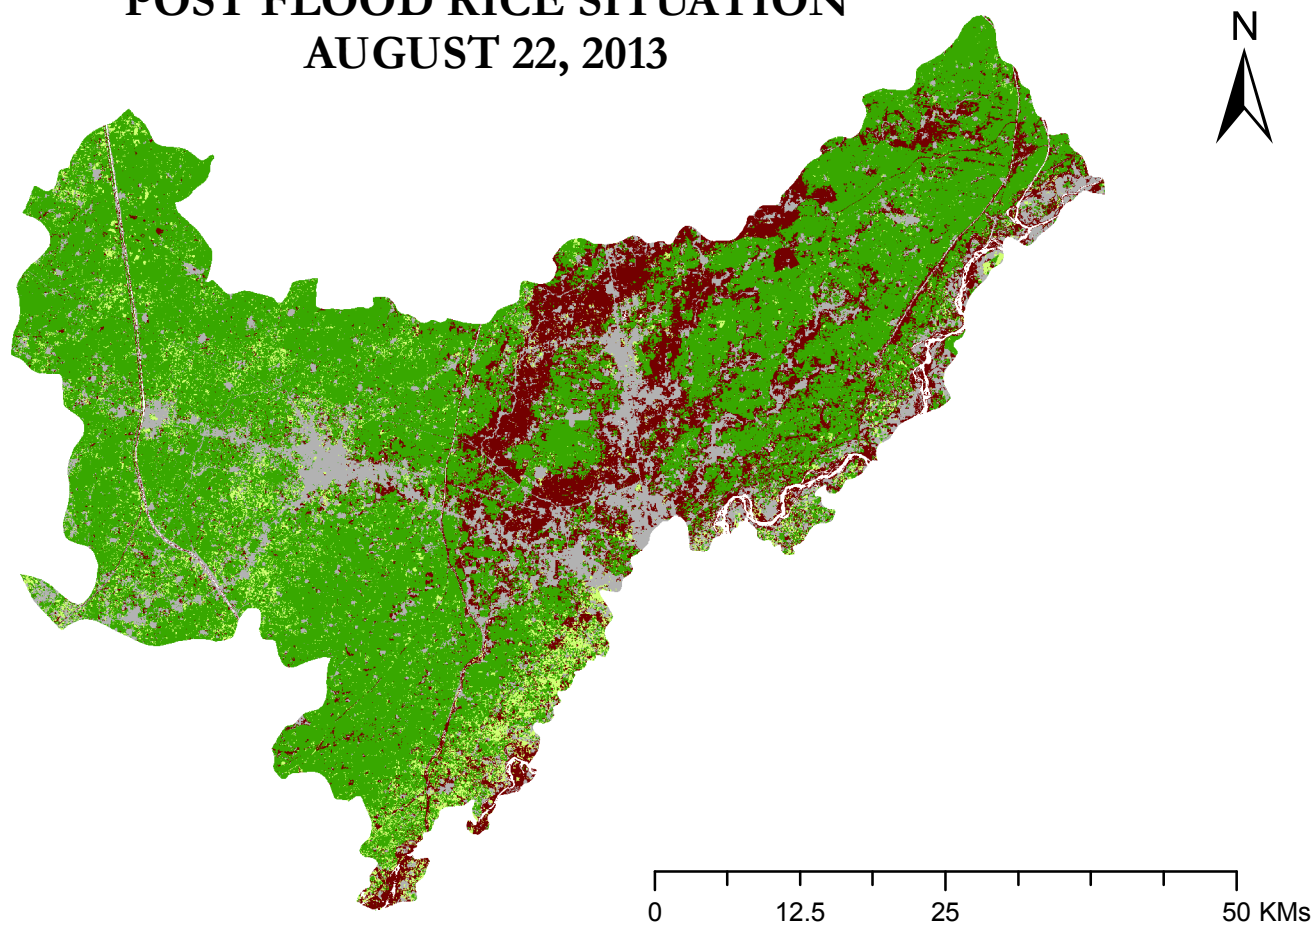

**PRE-FLOOD RICE CULTIVATION
JULY 19, 2013**

**FLOOD DAMAGE
ASSESSMENT OF RICE CROP
DISTRICT SHEIKHUPURA**

**ESTIMATED
RICE CROP CULTIVATION**

PRE-FLOOD :
509.451 "000" ACRES

POST FLOOD:
435.257 "000" ACRES

**ESTIMATED RICE DAMAGE
DUE TO FLOODS:**

74200 ACRES

**POST FLOOD RICE SITUATION
AUGUST 22, 2013**

Legend

-  Other Vegetations
-  Rice Cultivation
-  Other Features (Builtup, Roads, Water etc)
-  Rice Damage Due to Flooding