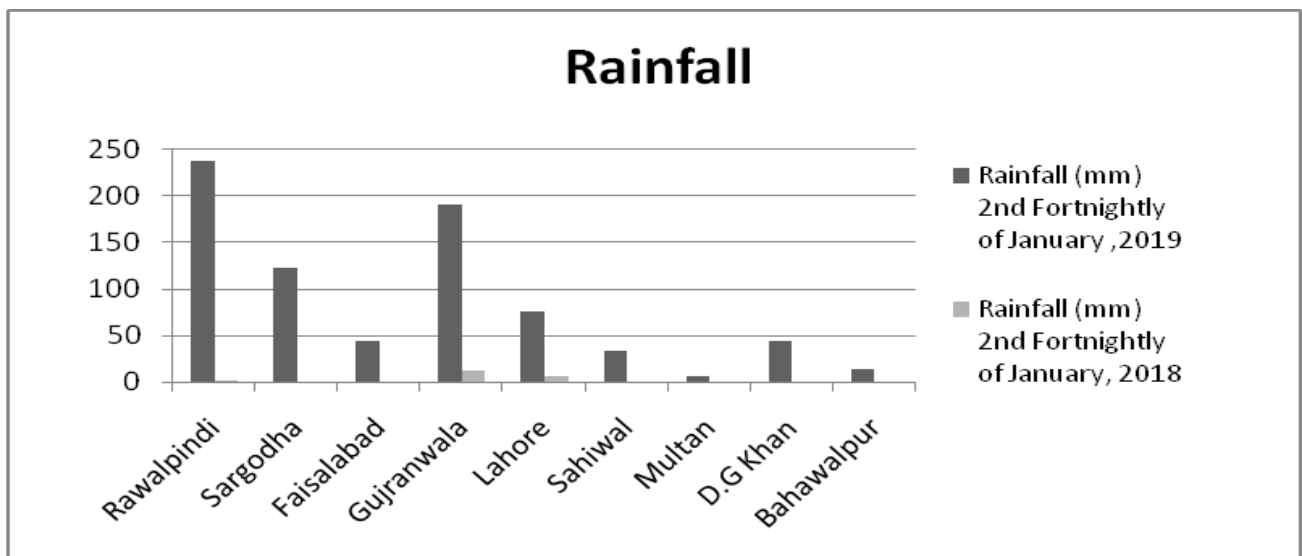

WEATHER REPORT

RAINFALL (DIVISIONAL)