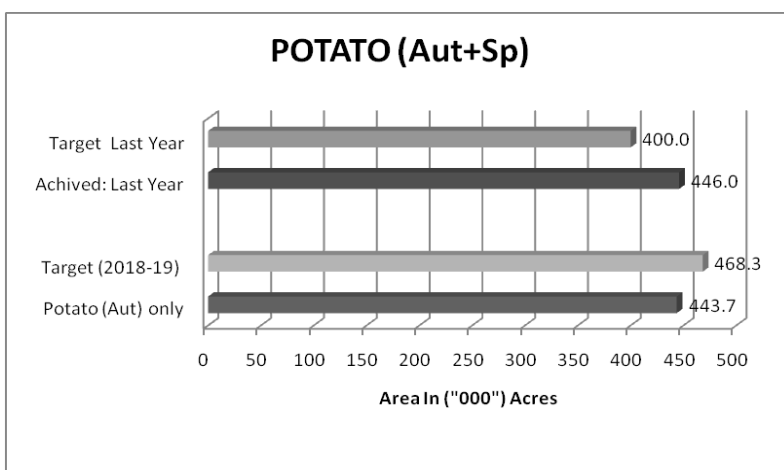

Sowing/Condition

The general condition of the potato crop is reported satisfactory. Digging of Potato crop remained in progress in potato growing districts during the fortnight. Average yield is expected to increase over the last year due to less pest/insect attacks.