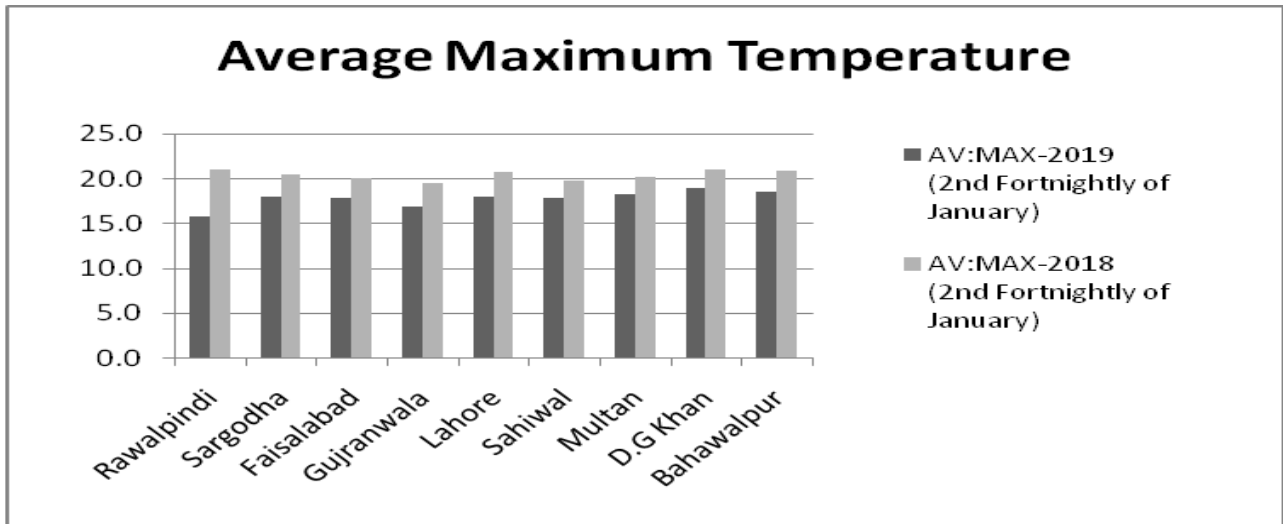

AVERAGE TEMPERATURE (DIVISIONAL)

(Source: Mett.)