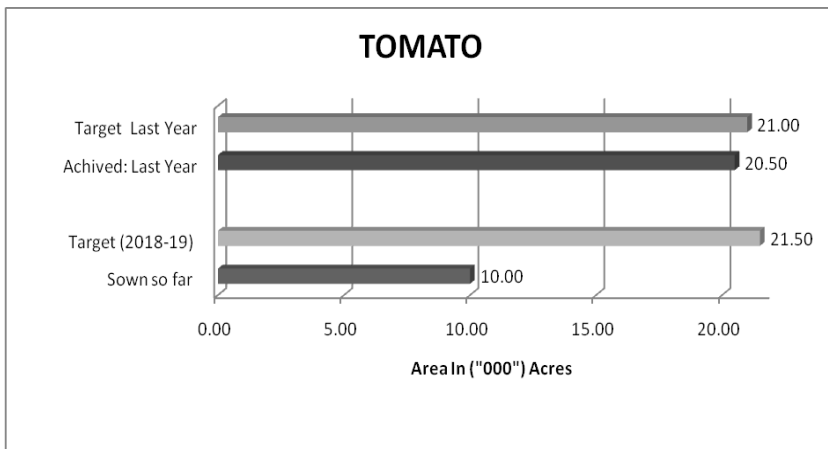

Sowing/Condition

The growth and standing condition of the crop is reported satisfactory. The early sown crop is on grain formation stage while mid and late sown crop is at flowering & pod formation stage.

Sowing/Condition

The general condition of the potato crop is reported satisfactory. Digging of Potato crop remained in progress in potato growing districts during the fortnight. Average yield is expected to increase over the last year due to less pest/insect attacks.

Sowing/Condition	Sowing of Onion (autumn) crop is in progress. The germination and growth is reported satisfactory.
-------------------------	--

Sowing/Condition	The growth and condition of crop is reported satisfactory. The crop is at flowering stage.
-------------------------	--