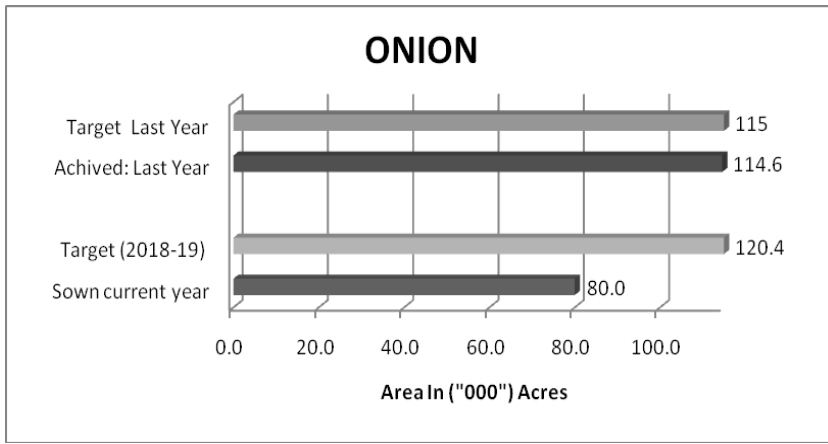

Sowing/Condition	Sowing of Onion (autumn) crop is in progress. The germination and growth is reported satisfactory.