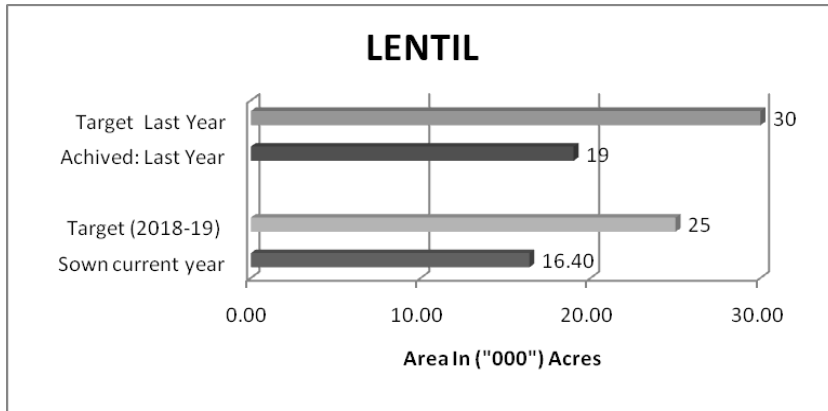

Sowing/Condition	The growth and condition of crop is reported satisfactory. The crop is at flowering stage.