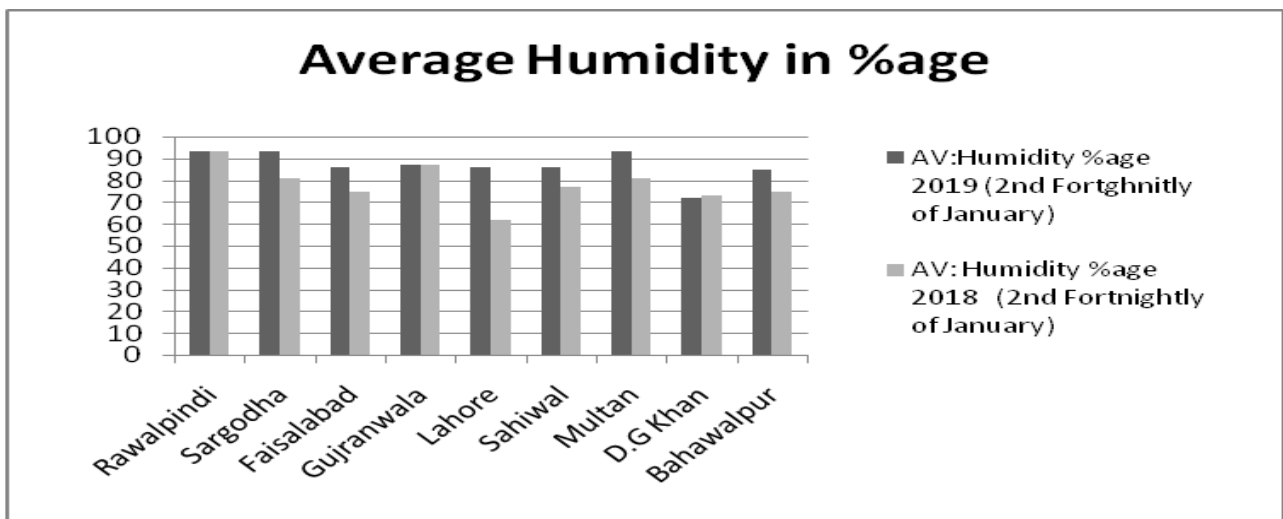

HUMIDITY (DIVISIONAL)

(Source: Mett.)

CANAL DISCHARGE POSITION (MAF)

Month	2018	2017	%age Inc/Dec over last year
December	2.335	2.487	6.11% decrease

(Source: Punjab Irrigation Department)