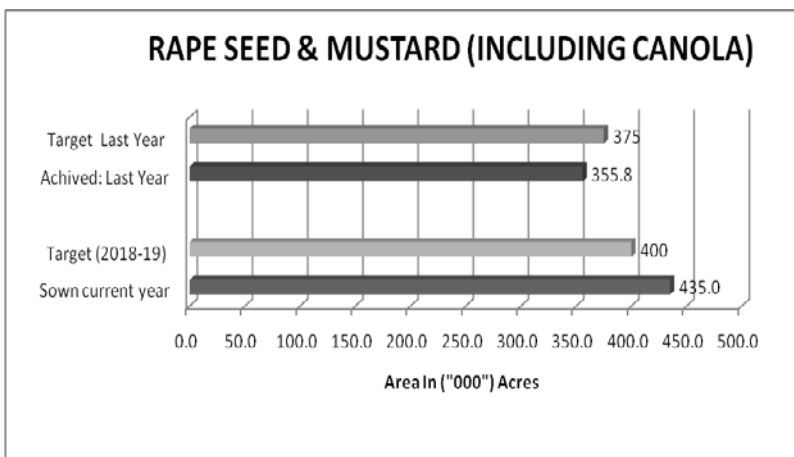

DIRECTOR OF AGRICULTURE
CROP REPORTING SERVICE
PUNJAB, LAHORE

CROP SITUATION REPORT OF THE PUNJAB FOR THE FORTNIGHT ENDING 31st JANUARY, 2019.

Sowing/condition

The germination and growth of crop is observed/ reported satisfactory. The climatic condition (Foggy & cool weather) remained favourable to the crop. The rain received during the fortnight proved beneficial for crop. The farmers remained busy in application of fertilizers with 2nd irrigation to crop. The spraying of weedicides also remained in progress during the fortnight.

Sowing/Condition

The growth of crop is reported satisfactory so far. Early sown crop is on flowering stage while mid and late sown crop is on growing stage. The rain received during the fortnight proved beneficial for crop.