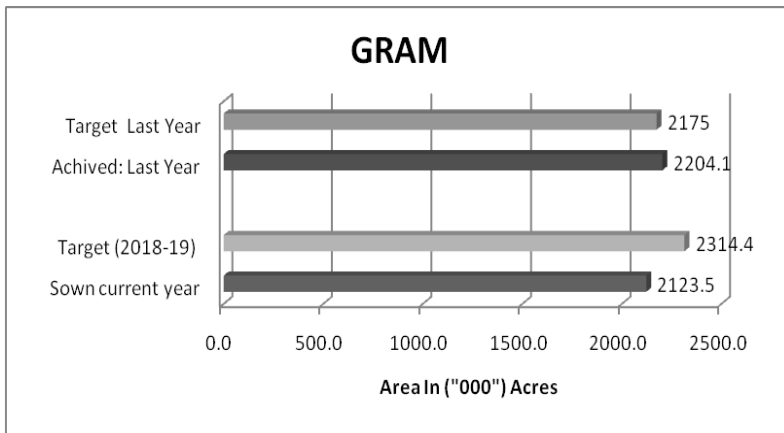

SUBJECT: FORTNIGHTLY CROP SITUATION REPORT.

Kindly find enclosed herewith the fortnightly crop situation report in the Punjab
for the fortnight ending 31st January, 2019.

DIRECTOR OF AGRICULTURE
CROP REPORTING SERVICE
PUNJAB, LAHORE

DIRECTOR OF AGRICULTURE
CROP REPORTING SERVICE
PUNJAB, LAHORE

CROP SITUATION REPORT OF THE PUNJAB FOR THE FORTNIGHT ENDING 31st JANUARY, 2019.

Sowing/condition

The germination and growth of crop is observed/ reported satisfactory. The climatic condition (Foggy & cool weather) remained favourable to the crop. The rain received during the fortnight proved beneficial for crop. The farmers remained busy in application of fertilizers with 2nd irrigation to crop. The spraying of weedicides also remained in progress during the fortnight.

Sowing/Condition

The growth of crop is reported satisfactory so far. Early sown crop is on flowering stage while mid and late sown crop is on growing stage. The rain received during the fortnight proved beneficial for crop.