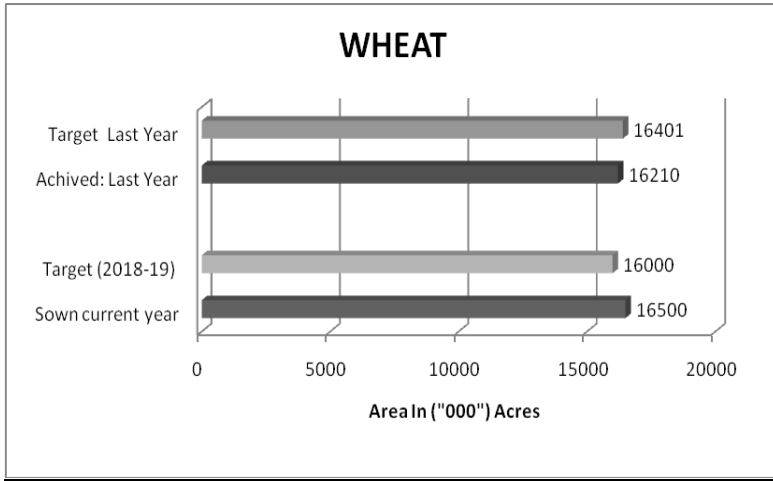

SUBJECT: FORTNIGHTLY CROP SITUATION REPORT.

Kindly find enclosed herewith the fortnightly crop situation report in the Punjab
for the fortnight ending 31st January, 2019.

DIRECTOR OF AGRICULTURE
CROP REPORTING SERVICE
PUNJAB, LAHORE

DIRECTOR OF AGRICULTURE
CROP REPORTING SERVICE
PUNJAB, LAHORE

CROP SITUATION REPORT OF THE PUNJAB FOR THE FORTNIGHT ENDING 31st JANUARY, 2019.

Sowing/condition

The germination and growth of crop is observed/ reported satisfactory. The climatic condition (Foggy & cool weather) remained favourable to the crop. The rain received during the fortnight proved beneficial for crop. The farmers remained busy in application of fertilizers with 2nd irrigation to crop. The spraying of weedicides also remained in progress during the fortnight.