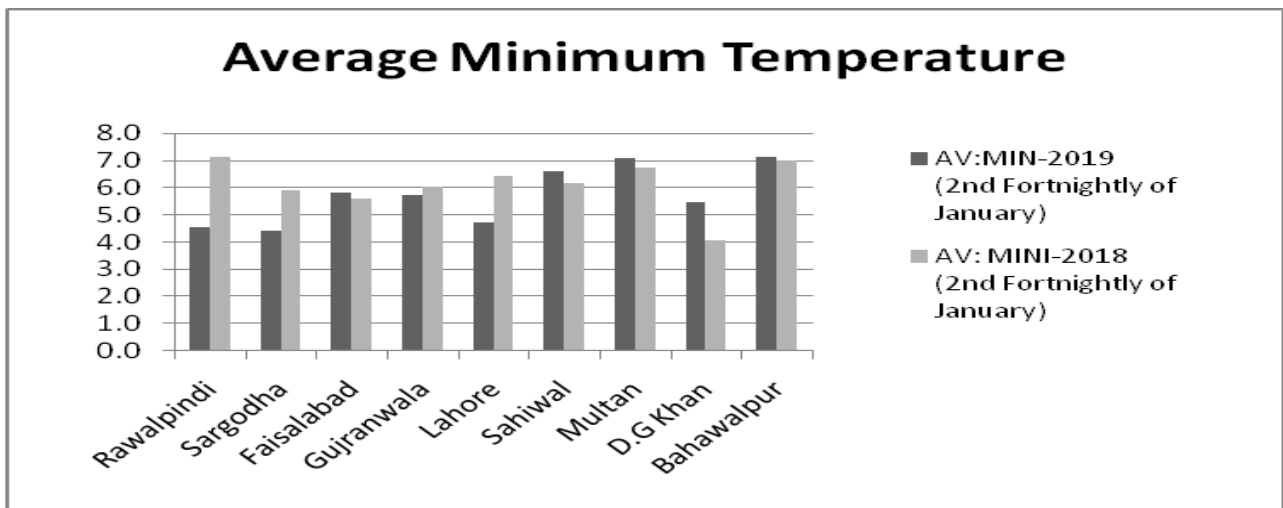

RAINFALL (DIVISIONAL)

(Source: Mett.)

AVERAGE TEMPERATURE (DIVISIONAL)

(Source: Mett.)

(Source: Mett.)

HUMIDITY (DIVISIONAL)

(Source: Mett.)

CANAL DISCHARGE POSITION (MAF)