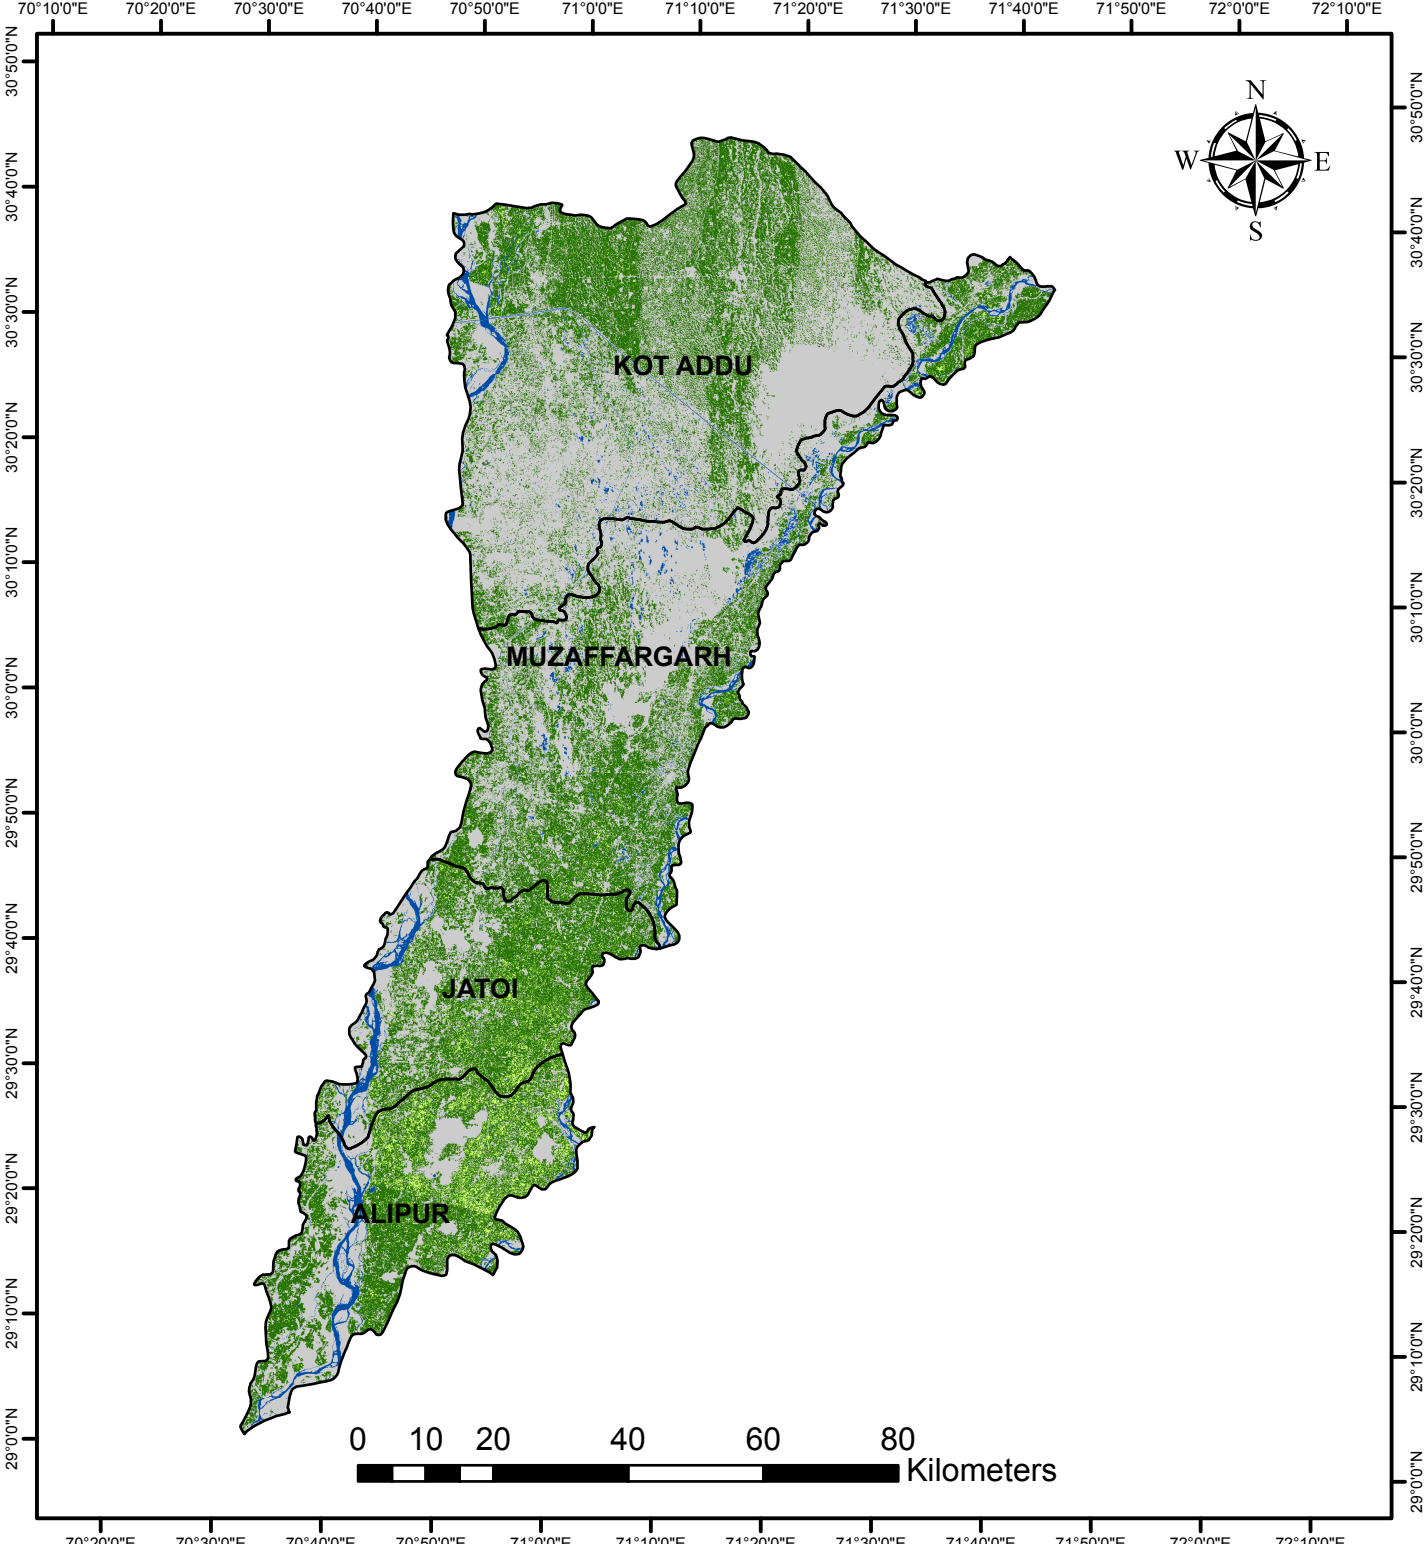

# WHEAT CULTIVATION DISTRICT MUZAFFARGARH YEAR (2013-14)

**Image Acquisition Date:  
02-03-2014**

**Estimated Wheat Cultivation:  
745.152 '000' Acres**

**Product Creation Date:  
20-03-2014**

### Legend

-  Tehsil Boundary
-  Water Features
-  Other Vegetation
-  Non Vegetation
-  Wheat Cultivation