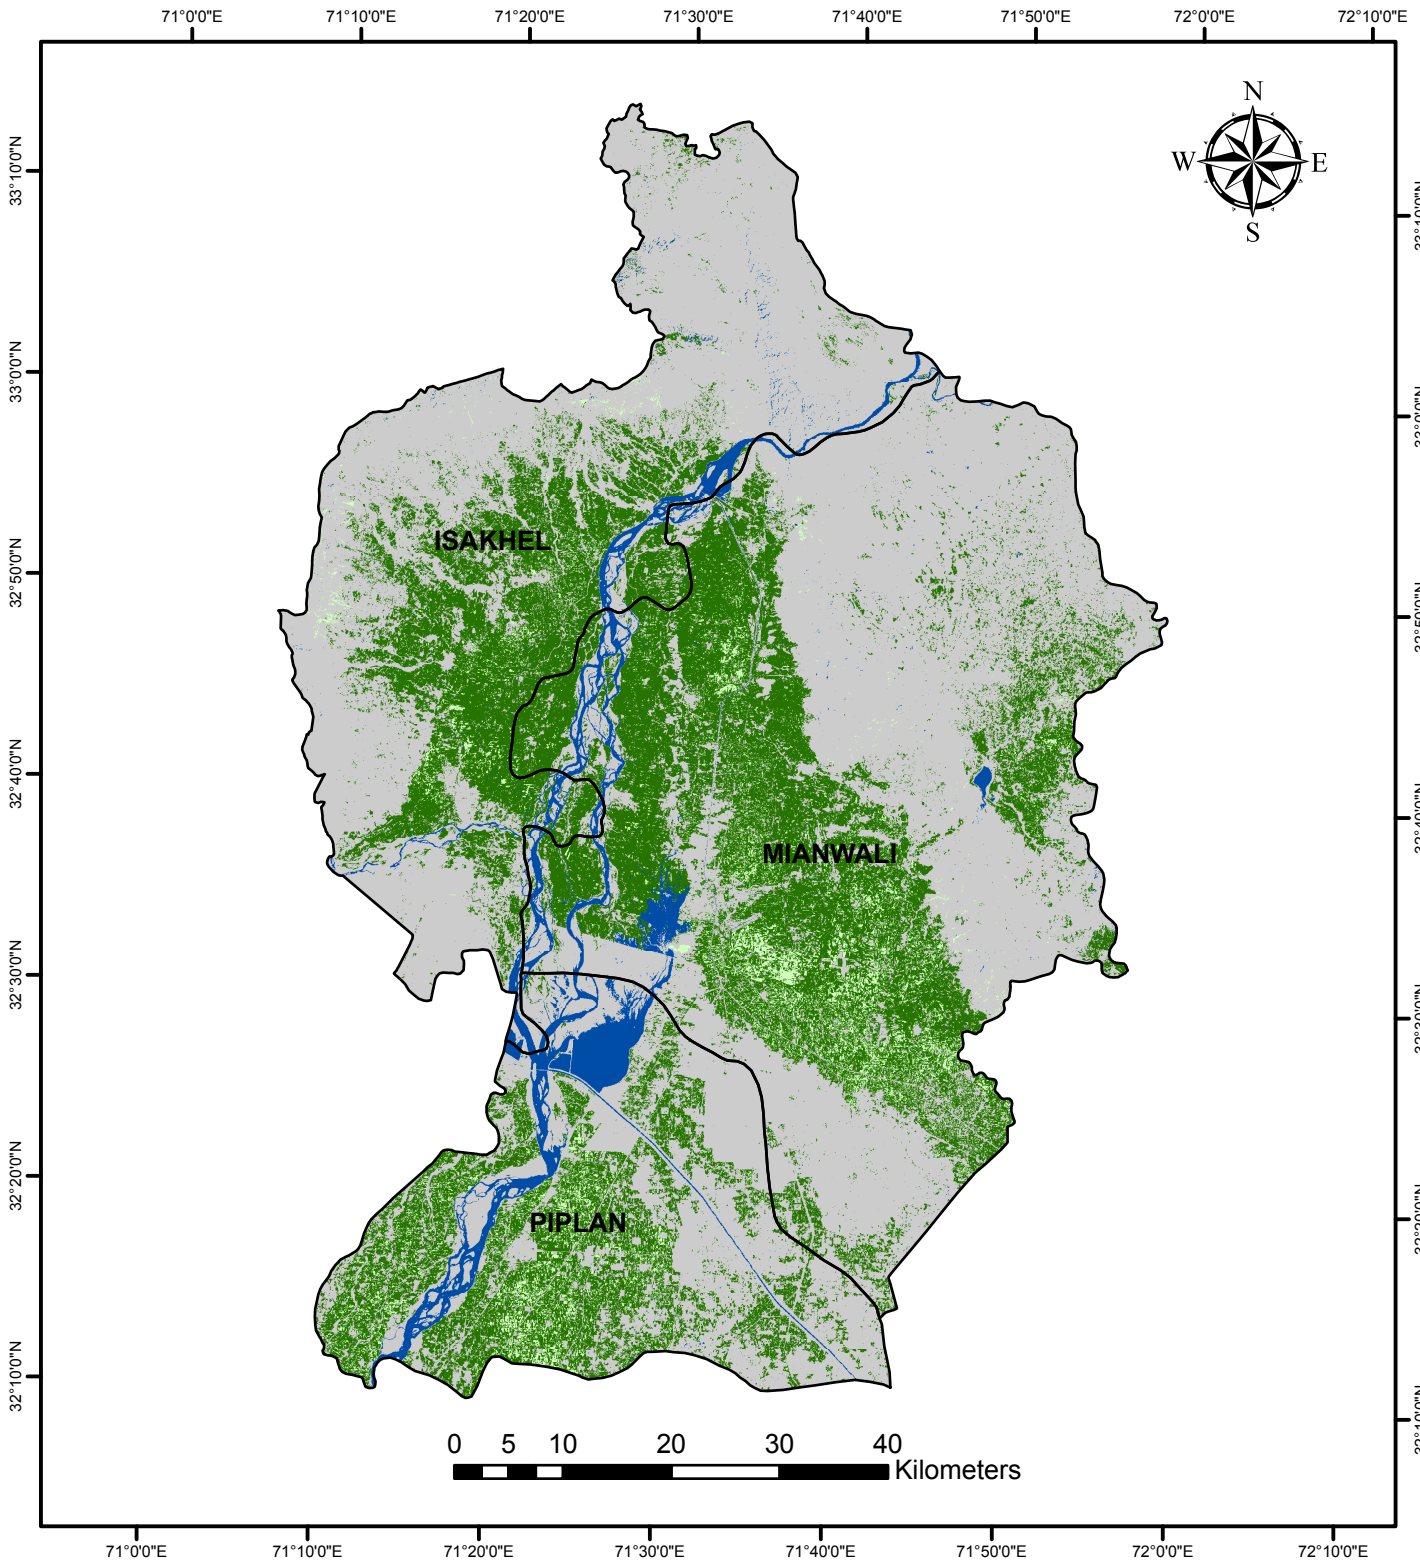

WHEAT CULTIVATION DISTRICT MIANWALI YEAR (2013-14)

**Image Acquisition Date:
01-04-2014**

**Estimated Wheat Cultivation:
458.158 '000' Acres**

**Product Creation Date:
05-04-2014**

Legend

-  Tehsil Boundary
-  Water Features
-  Other Vegetation
-  Non Vegetation
-  Wheat Cultivation