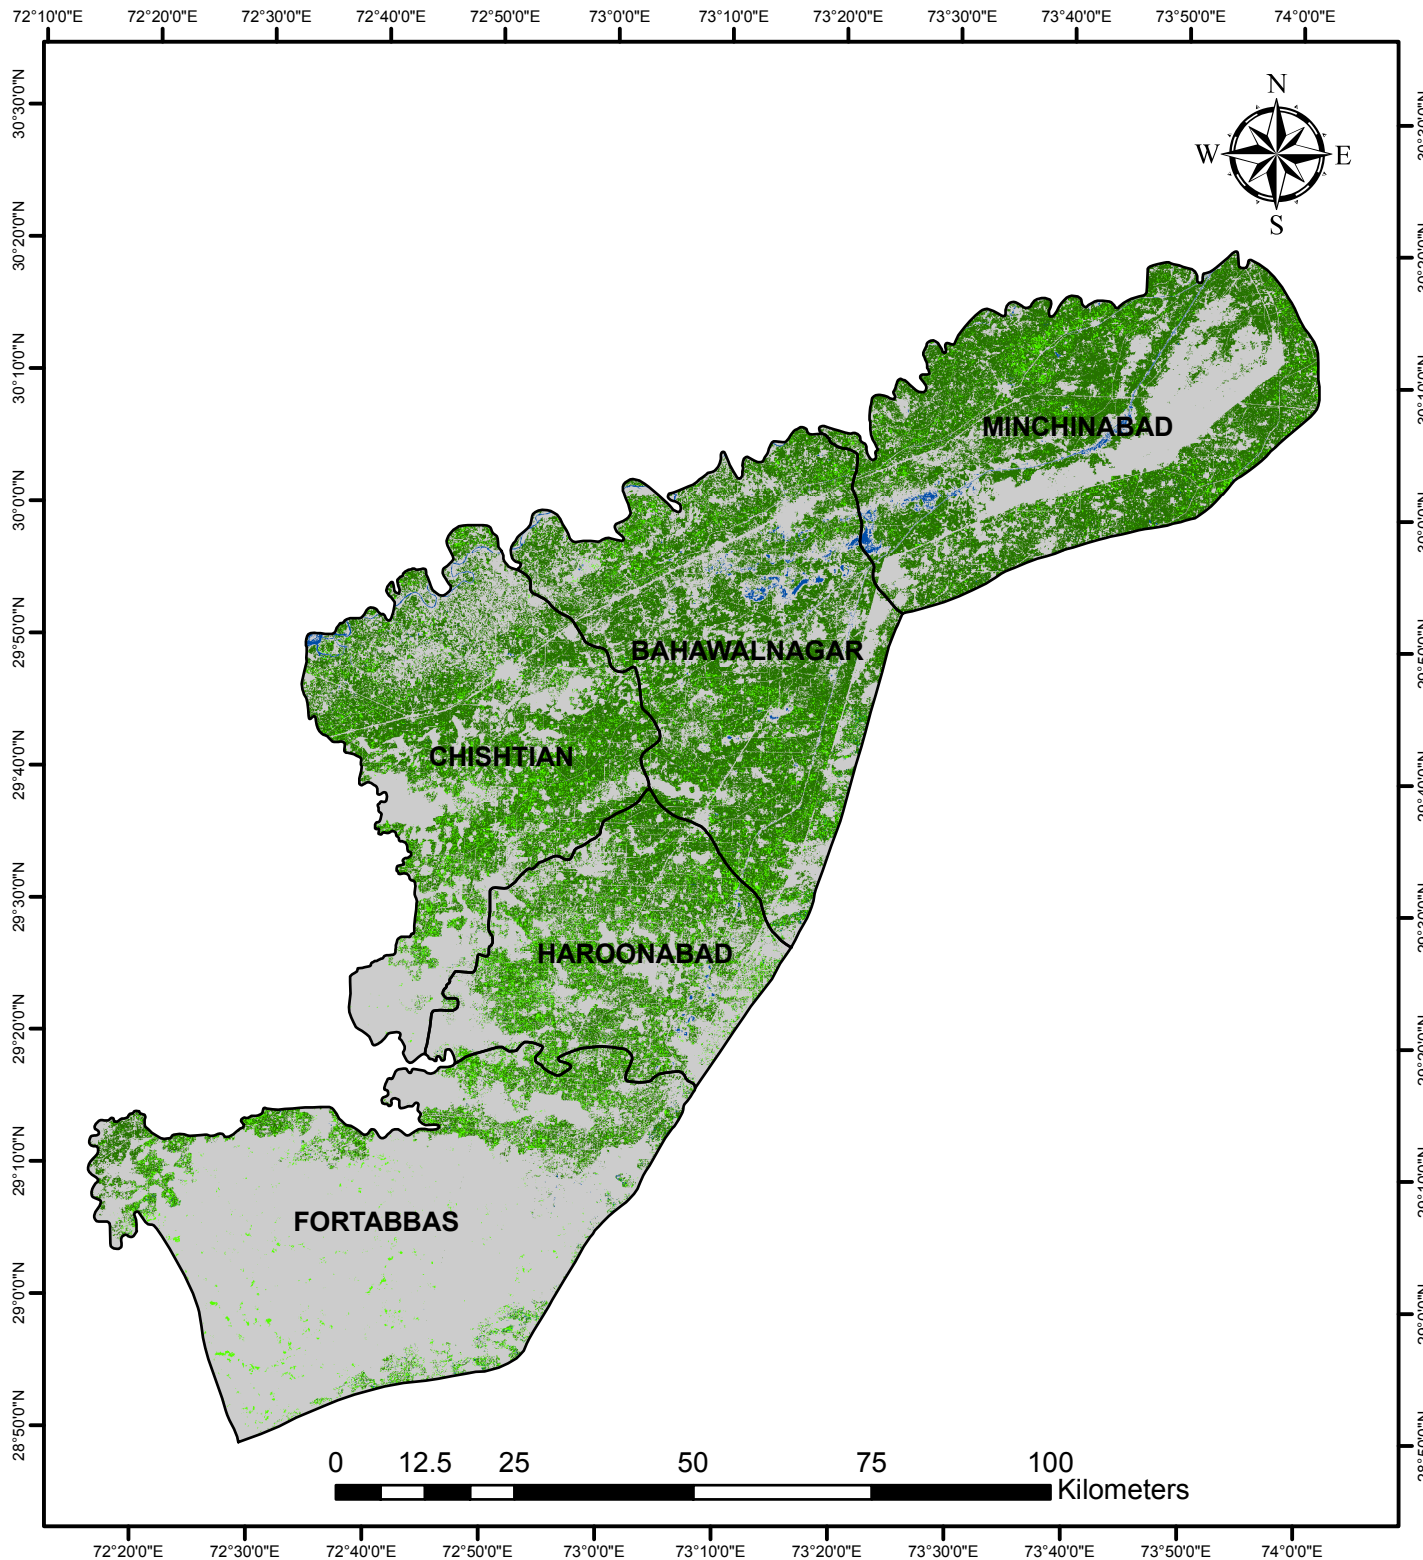

WHEAT CULTIVATION DISTRICT BAHAWALNAGAR YEAR (2013-14)

Image Acquisition Date:
02-03-2014

Estimated Wheat Cultivation:
895.30 '000' Acres

Product Creation Date:
08-04-2014

Legend

-  Tehsil Boundary
-  Water Features
-  Other Vegetation
-  Non Vegetation
-  Wheat Cultivation