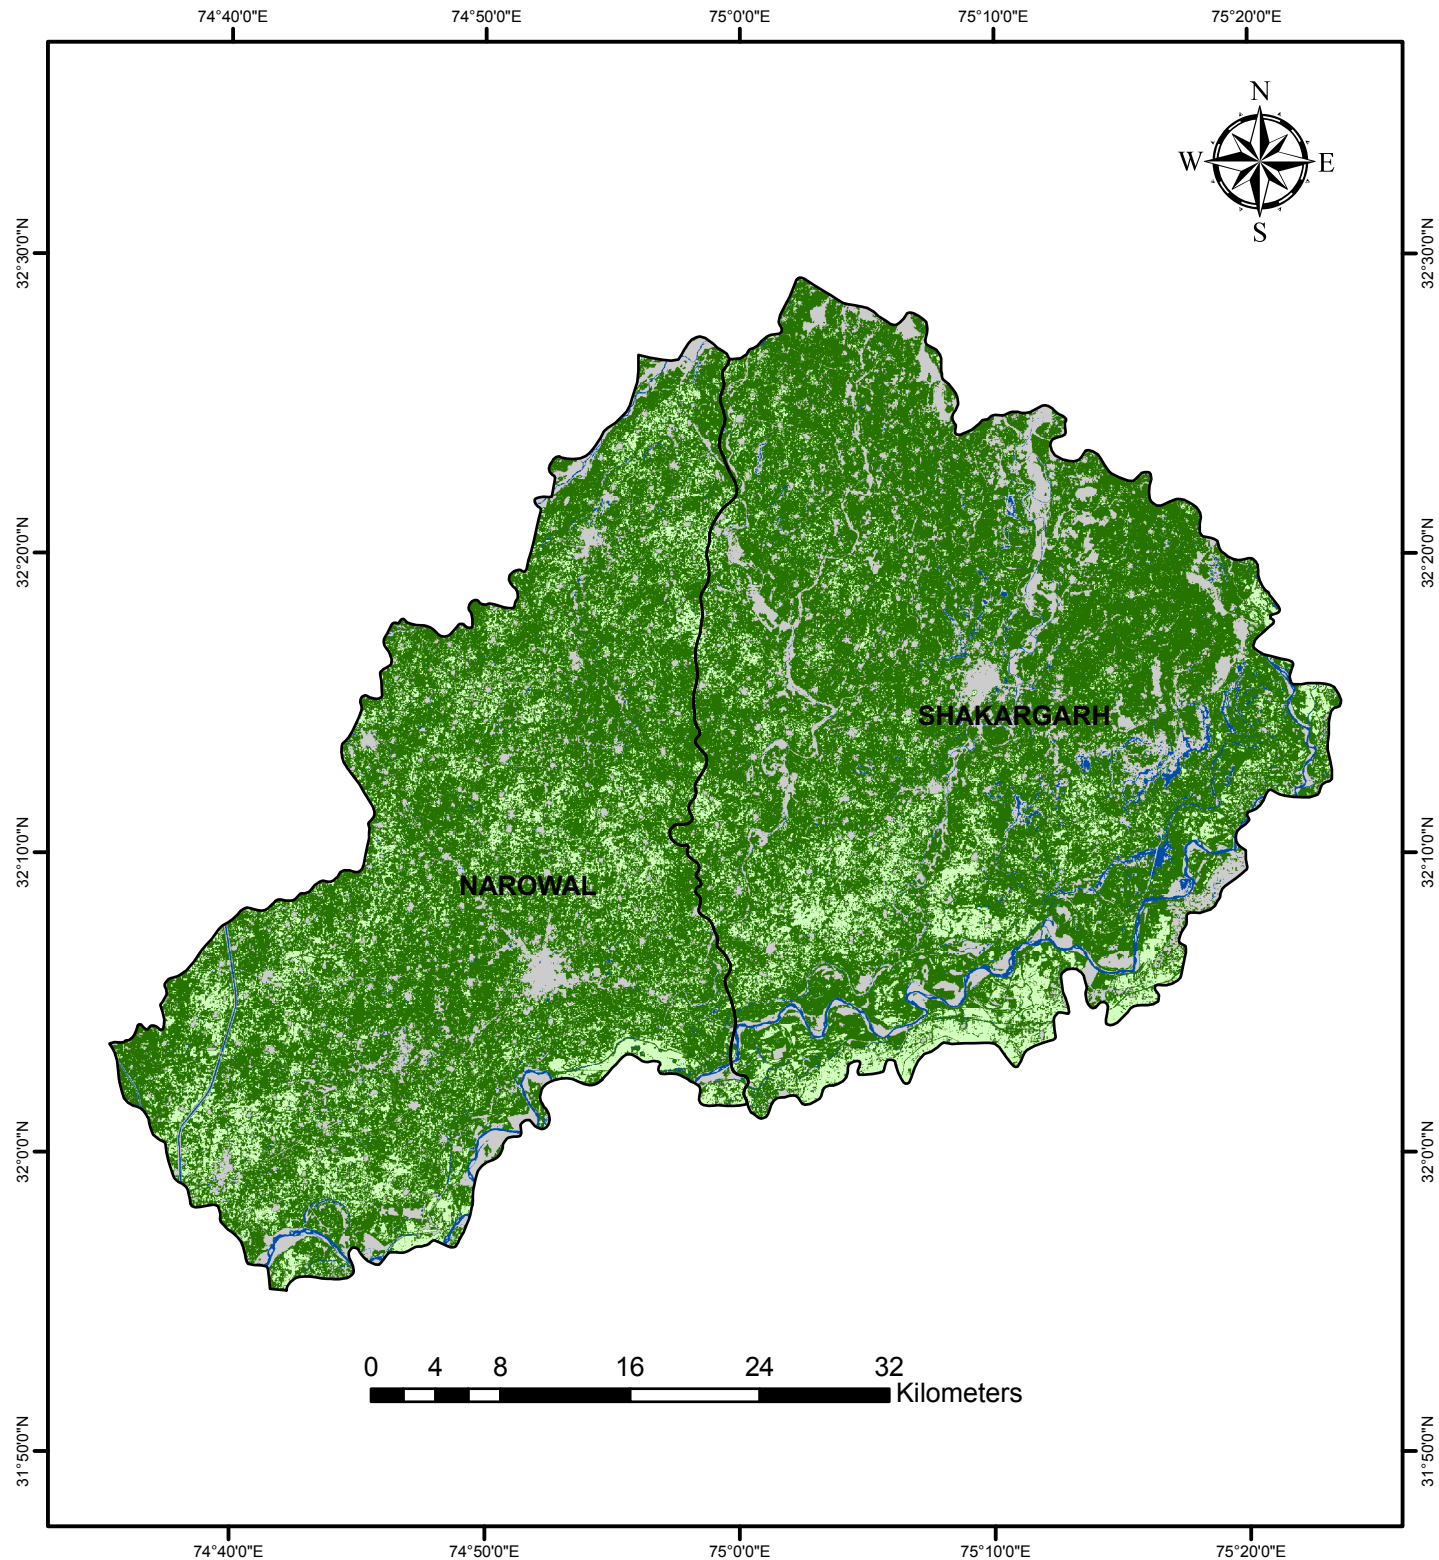

# WHEAT CULTIVATION DISTRICT NAROWAL YEAR (2013-14)

**Image Acquisition Date:  
02-03-2014**

**Estimated Wheat Cultivation:  
414.46 '000' Acres**

**Product Creation Date:  
10-03-2014**

## Legend

-  Tehsil Boundary
-  Water Features
-  Other Vegetation
-  Non Vegetation
-  Wheat Cultivation